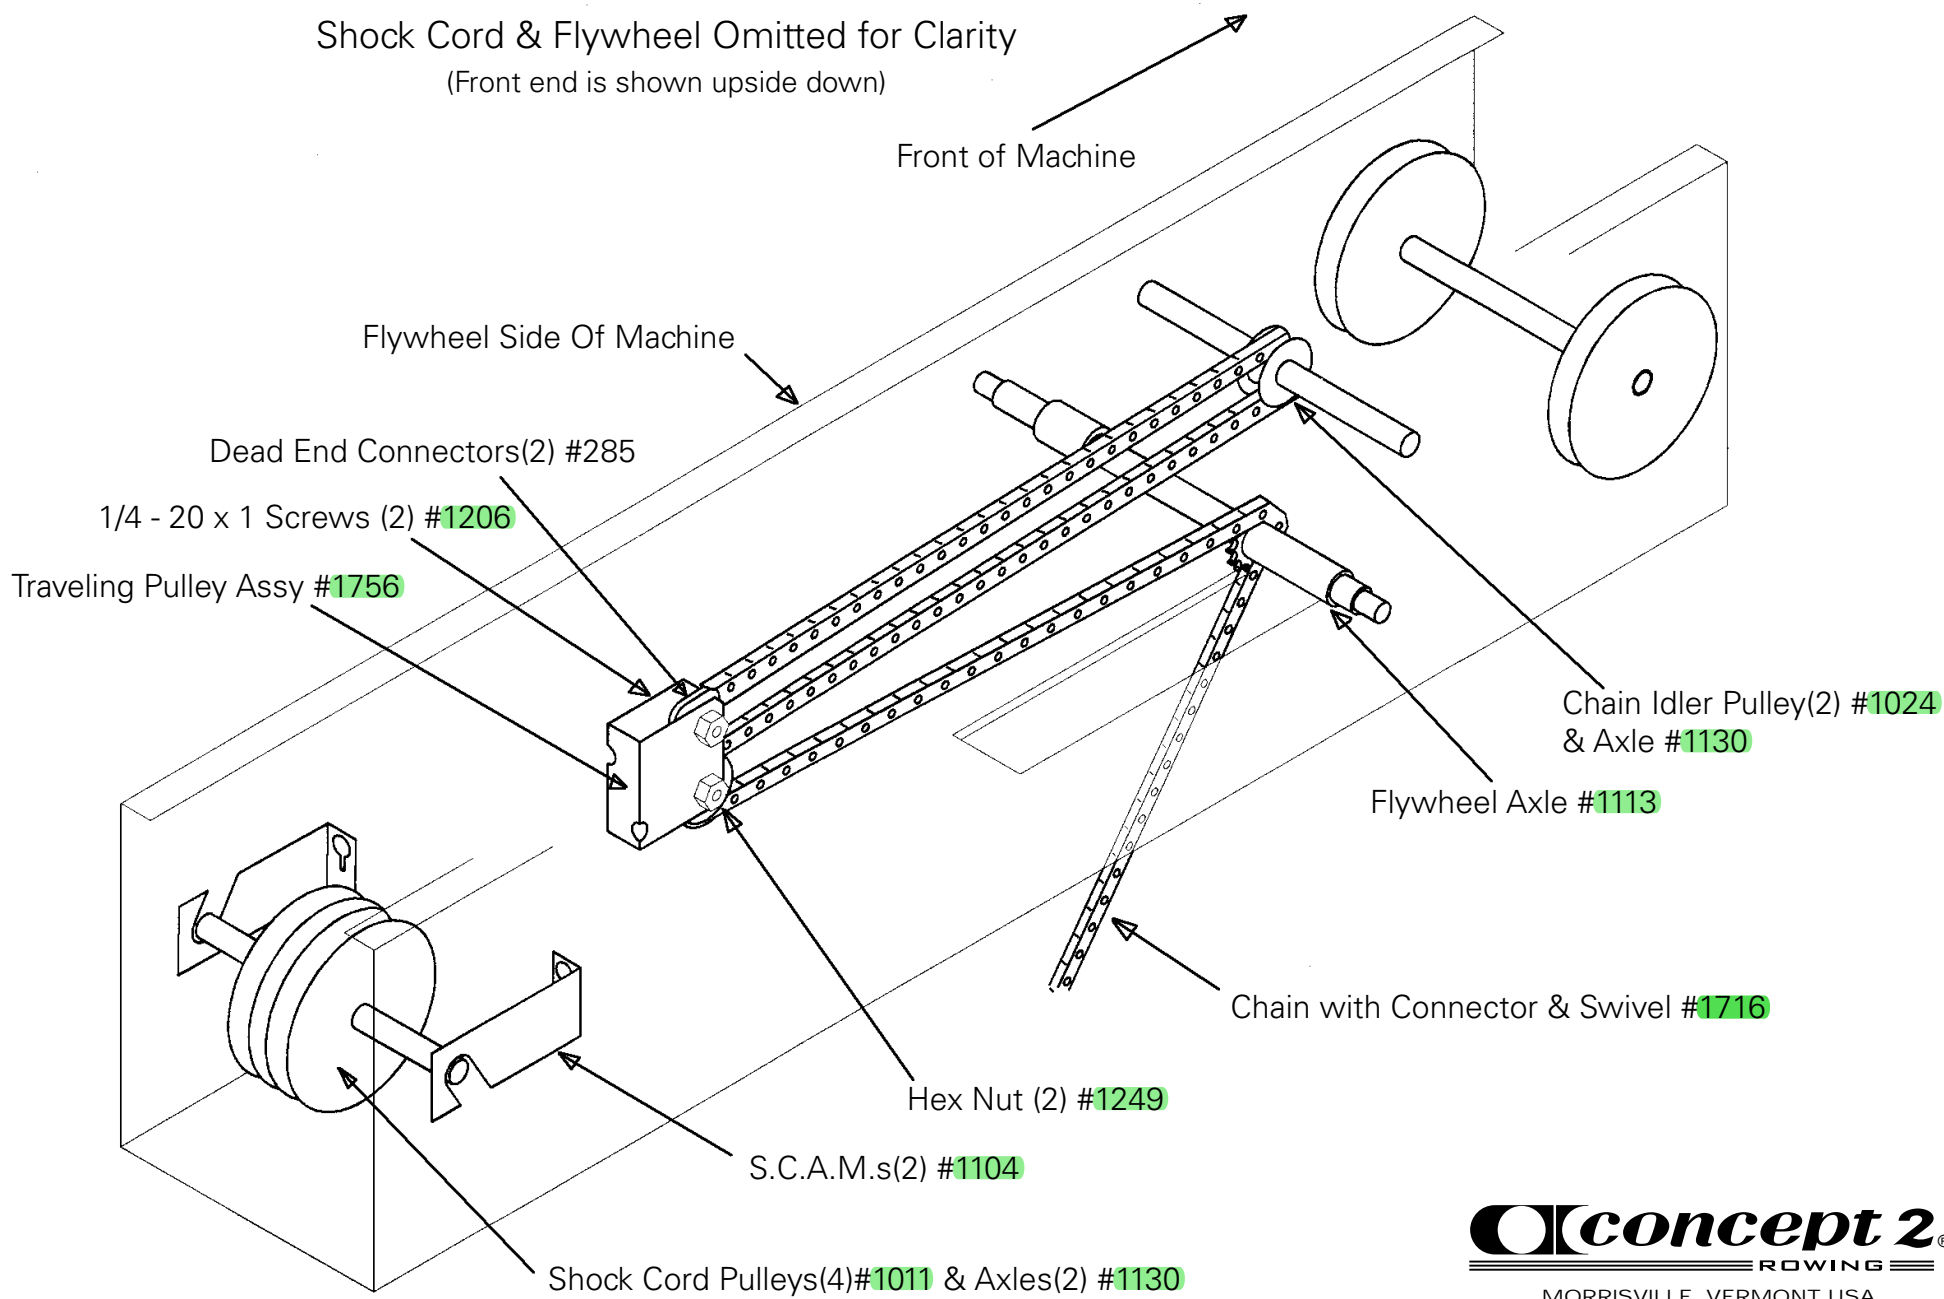

MODEL C CHAIN ROUTING

Shock Cord & Flywheel Omitted for Clarity
(Front end is shown upside down)

MORRISVILLE, VERMONT USA
EMAIL: ROWING@CONCEPT2.COM
WEB: WWW.CONCEPT2.COM